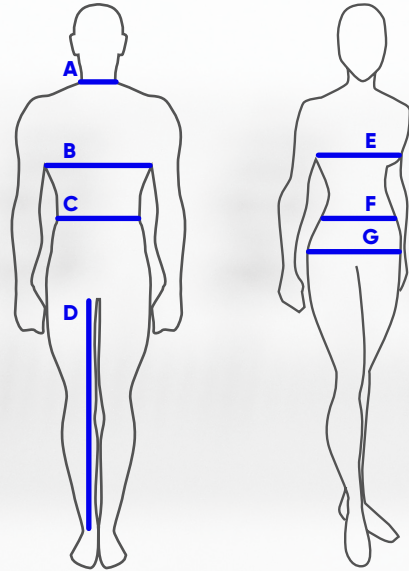

SIZE GUIDE

A - NECK

Measure around your neck where the collar would sit, allow two fingers of space for comfort.

B - CHEST

While standing naturally measure around the widest part of the chest under the arms, with the arms in resting position.

C - WAIST

Measure around your natural waist line, just below navel keeping the tape straight.

D - INSIDE LEG

Measure from the crotch down to the top of the heel of your shoe/boot.

E - BUST

Measure around the fullest part of the bust under the arms, with the arms in resting position.

F - WAIST

Measure around your natural waist line, just below navel keeping the tape straight and not over clothing.

G - HIP

Measure around the widest part of the hips approx. 20 to 30cm below the waist.

NOTE: All measurements are taken over the clothing with the tape being snug, but not tight.

MEN'S SHIRT / POLO / JACKETS SIZE GUIDE

METRIC SIZE	2XS	XS	S	M	L	XL	2XL	3XL	4XL	5XL	6XL	7XL
Neck Measurement (cm)	32-33	34-35	36-37	38-39	41-42	43-44	45-46	48-49	50	51	52	53
Chest Measurement (cm)	82	87	92	97	102	107	112	117	122	127	132	137

MEN'S TROUSERS / SHORTS / OVERALLS SIZE GUIDE- REGULAR (R)

METRIC SIZE	72R	77R	82R	87R	92R	97R	102R	107R	112R	117R	122R	127R
Chest Measurement (cm)	82	87	92	97	102	107	112	117	122	127	132	137
Waist Measurement (cm)	72	77	82	87	92	97	102	107	112	117	122	127
Waist Measurement (inches)	28	30	32	34	36	38	40	42	44	46	48	49
Inside Leg Measurement (cm)	71	74	77	79	81	83	84	85	86	87	88	89

MEN'S TROUSERS / SHORTS / OVERALLS SIZE GUIDE - STOUT (S)

METRIC SIZE	87S	92S	97S	102S	107S	112S	117S	122S	127S	132S
Chest Measurement (cm)	97	102	107	112	117	122	127	132	137	142
Waist Measurement (cm)	87	92	97	102	107	112	117	122	127	132
Waist Measurement (inches)	34	36	38	40	42	44	46	48	50	52
Inside Leg Measurement (cm)	70	72	74	77	79	80	80	82	83	83

MEN'S TROUSERS / SHORTS / OVERALLS SIZE GUIDE - LONG (L)

METRIC SIZE	74L	79L	84L	89L	94L
Chest Measurement (cm)	84	89	94	99	104
Waist Measurement (cm)	74	79	84	89	94
Waist Measurement (inches)	29	31	33	35	37
Inside Leg Measurement (cm)	79	81	83	85	87

WOMEN'S SIZE GUIDE

METRIC SIZE	2XS/6	8/XS	10/S	12/M	14/L	16/XL	18/2XL	20/3XL	22/4XL
Bust Measurement (cm)	80	85	90	95	100	105	110	115	120
Waist Measurement (cm)	59	64	69	74	79	84	89	94	99
Hip Measurement (cm)	86	91	96	101	106	111	116	121	126